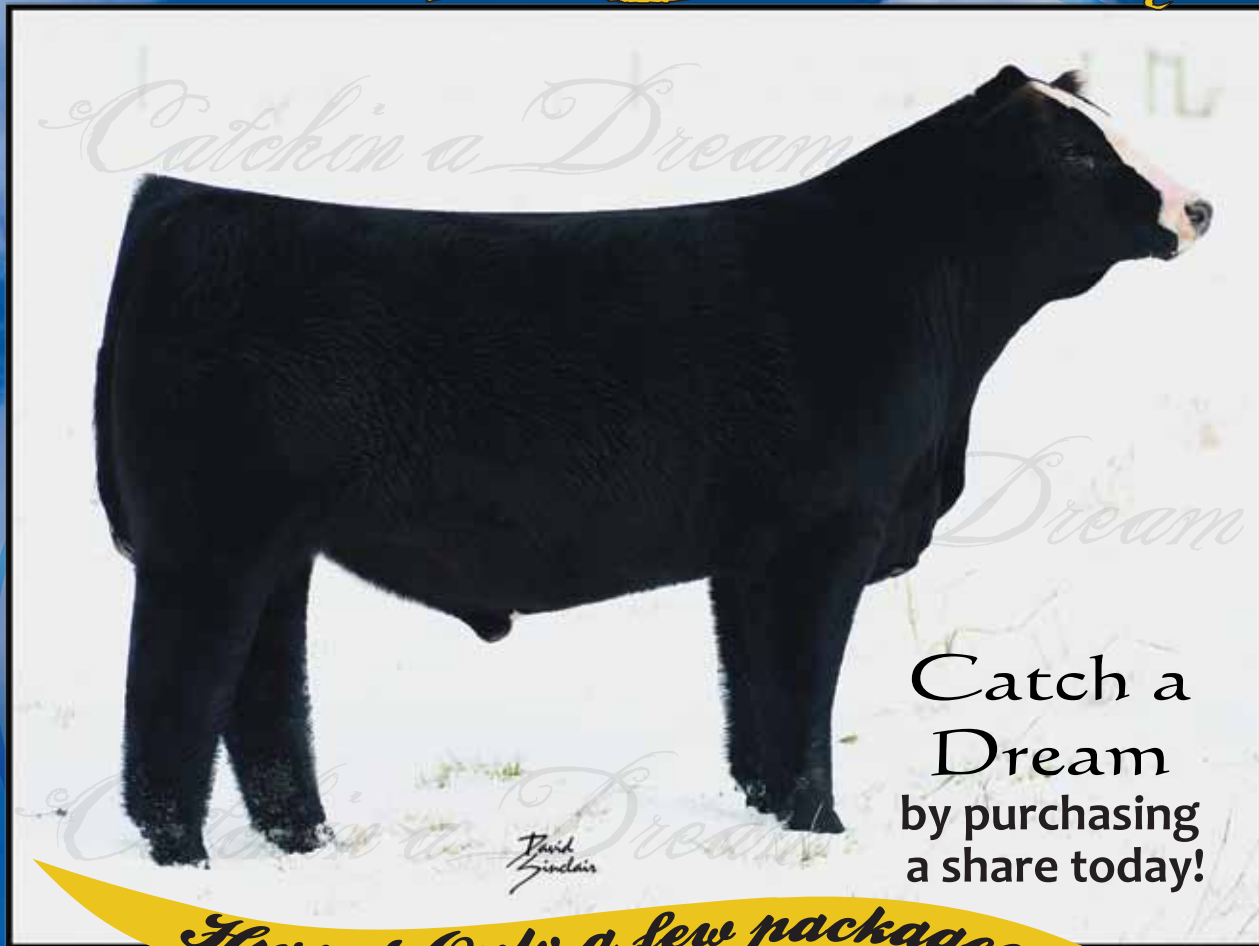

Catchin' a *Dream*

Hurry! Only a few packages available!

Sire: WAGR DREAM CATCHER Dam: KA TCF INDEPENDENCE S30L
ASA # 2561269 BD 2/23/2010 BW 83 LBS (Triple C Independence)

FSC
FERGUSON
SHOW CATTLE

www.FergusonShowCattle.com